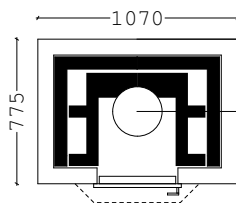

Rear flue  
Width 875 mm  
Depth 580 mm  
Height 1600 mm  
Weight 1300 kg

Top flue  
Width 875 mm  
Depth 580 mm  
Height 1900 mm  
weight 1540 kg

**PERFORMANCE**

**87**  
Efficiency ratio

**38 timer**  
Heat release