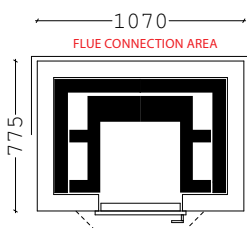

Rear flue  
Width 875 mm  
Depth 580 mm  
Height 1600 mm  
Weight 1300 kg

Top flue  
Width 875 mm  
Depth 580 mm  
Height 1900 mm  
weight 1540 kg

**PERFORMANCE**

**87**  
Efficiency ratio

**38 timer**  
Heat release